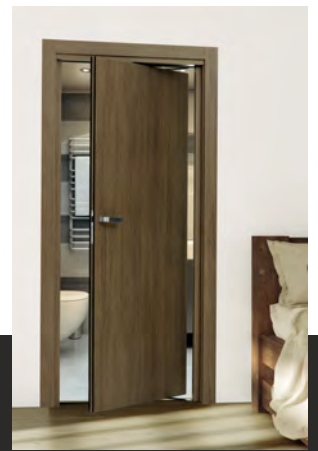

Rondo system
Door opening system in both directions ideal for people with disabilities.

TOWER

internal entrance doors

Security
RC2 class of burglary resistance

Durability
5.class of mechanical durability when using the door

Protection against noise
Sound insulation at the level of $R_w=39dB$

Wide range of accessories
Choose silver, gold or black hardware - hinges, door handle with escutcheons, peephole panoramic or with camera and bell), insert with knob. Equip the door with a door closer, reed switch, electric door strike or other access control (such as a card reader).

Colors and designs to match the customer's vision
Choose from more than 50 veneers and hundreds of RAL and NCS colors.