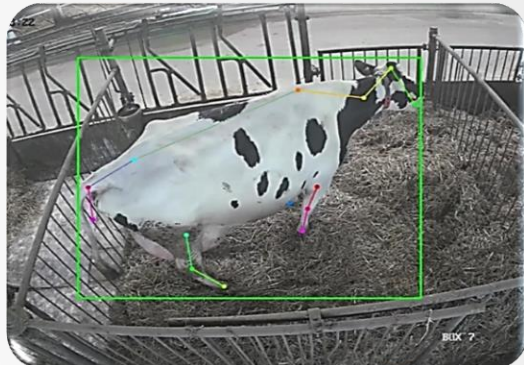

# how CalfCam works

1. camera watch the cow
2. streaming footage to server

3. Artificial Intelligence analyze footage

4. system sends a notification about the upcoming calving

detects calving  
before delivery  
up to 30 minutes

# CalfCam - app

**iOS or Android**

- **mobile**
- **computer**
- **TV**

**notification options:**

- **SMS notification**
- **call with message**
- **in-app notifications**

**24/7 live feed  
on mobile**

- **notification list**
- **recording archive**

# CalfCam – how it detects calving

we manually marked 50,000 photos so that AI can recognize a cow

we created an AI model analyzing the cow's movement

we taught AI to recognize movements indicating impending labor