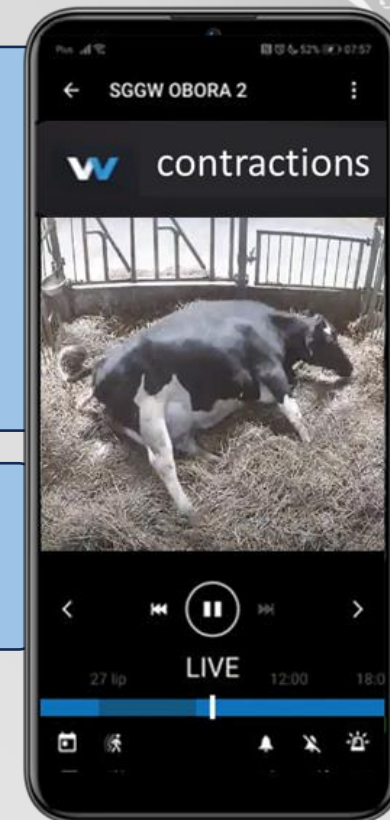

# how CalfCam works

1. camera watch the cow
2. streaming footage to server

3. Artificial Intelligence analyze footage

4. system sends a notification about the upcoming calving

detects calving  
before delivery  
up to 30 minutes

# CalfCam - app

**iOS or Android**

- **mobile**
- **computer**
- **TV**

**notification options:**

- **SMS notification**
- **call with message**
- **in-app notifications**

**24/7 live feed  
on mobile**

- **notification list**
- **recording archive**

# CalfCam – how it detects calving

we manually marked 50,000 photos so that AI can recognize a cow

we created an AI model analyzing the cow's movement

we taught AI to recognize movements indicating impending labor