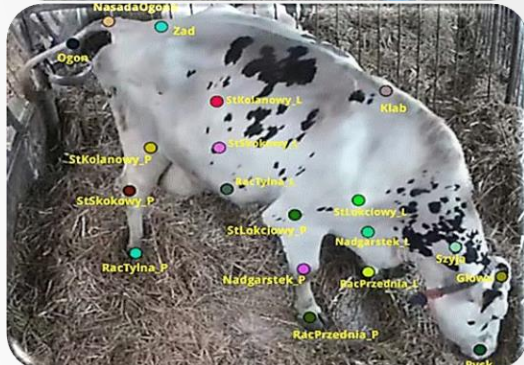

# how CalfCam works

1. camera watch the cow
2. streaming footage to server

3. Artificial Intelligence analyze footage

4. system sends a notification about the upcoming calving

detects calving  
before delivery  
up to 30 minutes

# CalfCam - app

**iOS or Android**

- **mobile**
- **computer**
- **TV**

**notification options:**

- **SMS notification**
- **call with message**
- **in-app notifications**

**24/7 live feed  
on mobile**

- **notification list**
- **recording archive**

# CalfCam – how it detects calving

we manually marked 50,000 photos so that AI can recognize a cow

we created an AI model analyzing the cow's movement

we taught AI to recognize movements indicating impending labor