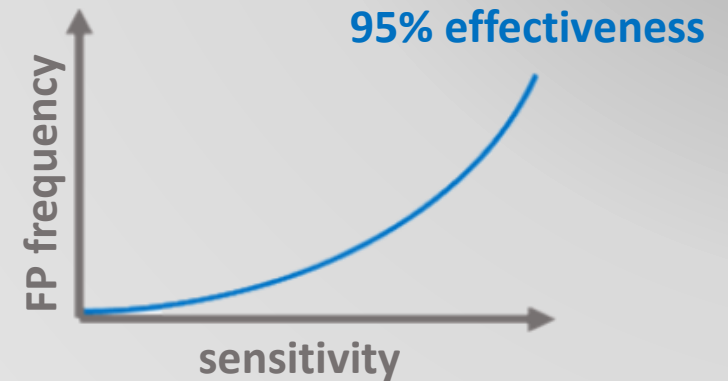

# CalfCam – how it detects calving

we manually marked 50,000 photos so that AI can recognize a cow

we created an AI model analyzing the cow's movement

we taught AI to recognize movements indicating impending labor

**FP (false positives)** - just like people or other automatic systems, e.g. alarm or collision detection systems in a car, AI also makes mistakes sometimes

**maximum sensitivity gives 95% effectiveness**