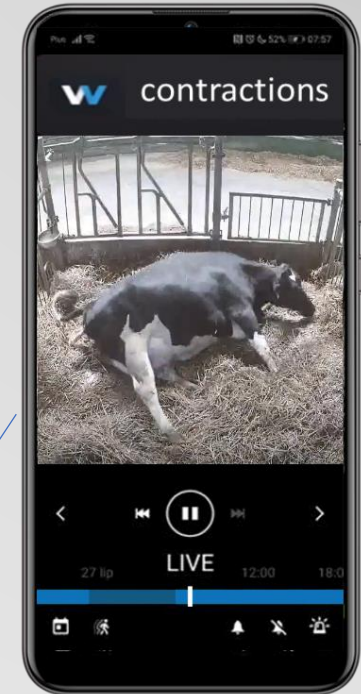

# how CalfCam works

1. camera watch the cow
2. streaming footage to server

3. Artificial Intelligence analyze footage

4. system sends a notification about the upcoming calving

detects calving  
before delivery  
up to 30 minutes

# CalfCam - app

**iOS or Android**

- **mobile**
- **computer**
- **TV**

**notification options:**

- **SMS notification**
- **call with message**
- **in-app notifications**

**24/7 live feed  
on mobile**

- **notification list**
- **recording archive**

# CalfCam – how it detects calving

we manually marked 50,000 photos so that AI can recognize a cow

we created an AI model analyzing the cow's movement

we taught AI to recognize movements indicating impending labor