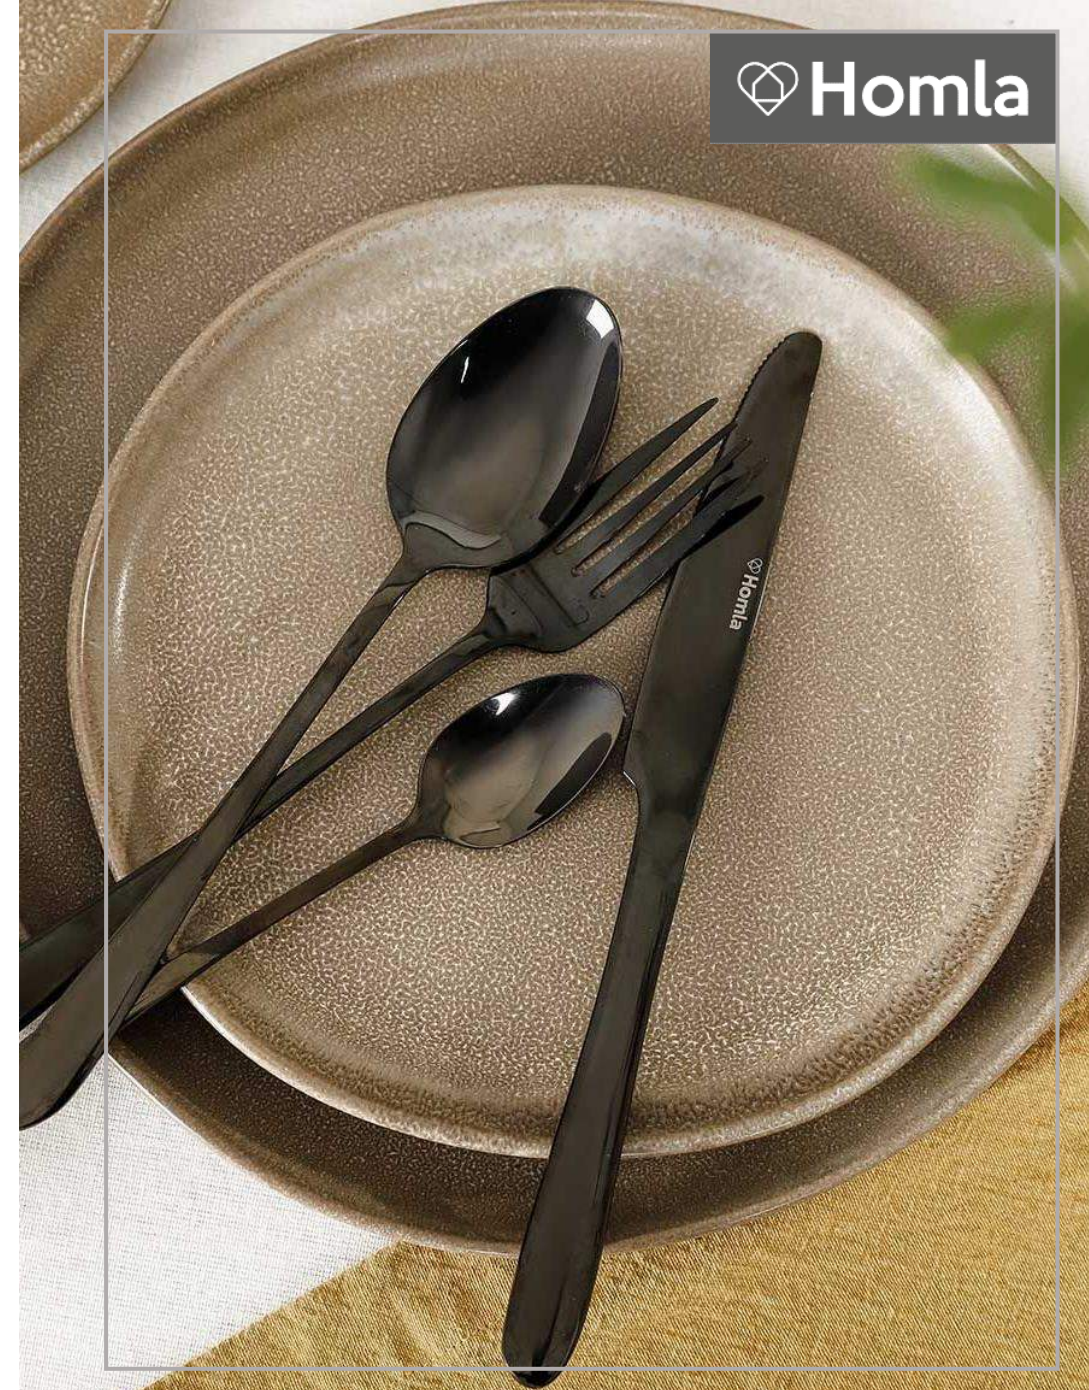

CUTLERY ABELE
gold, black, silver, opalescent, cooper

Size: 16 pcs
EAN: 5902869951910, 5902869951927, 5904183808239,
5902869951934, 5902869951941
Material: 100% stainless steel