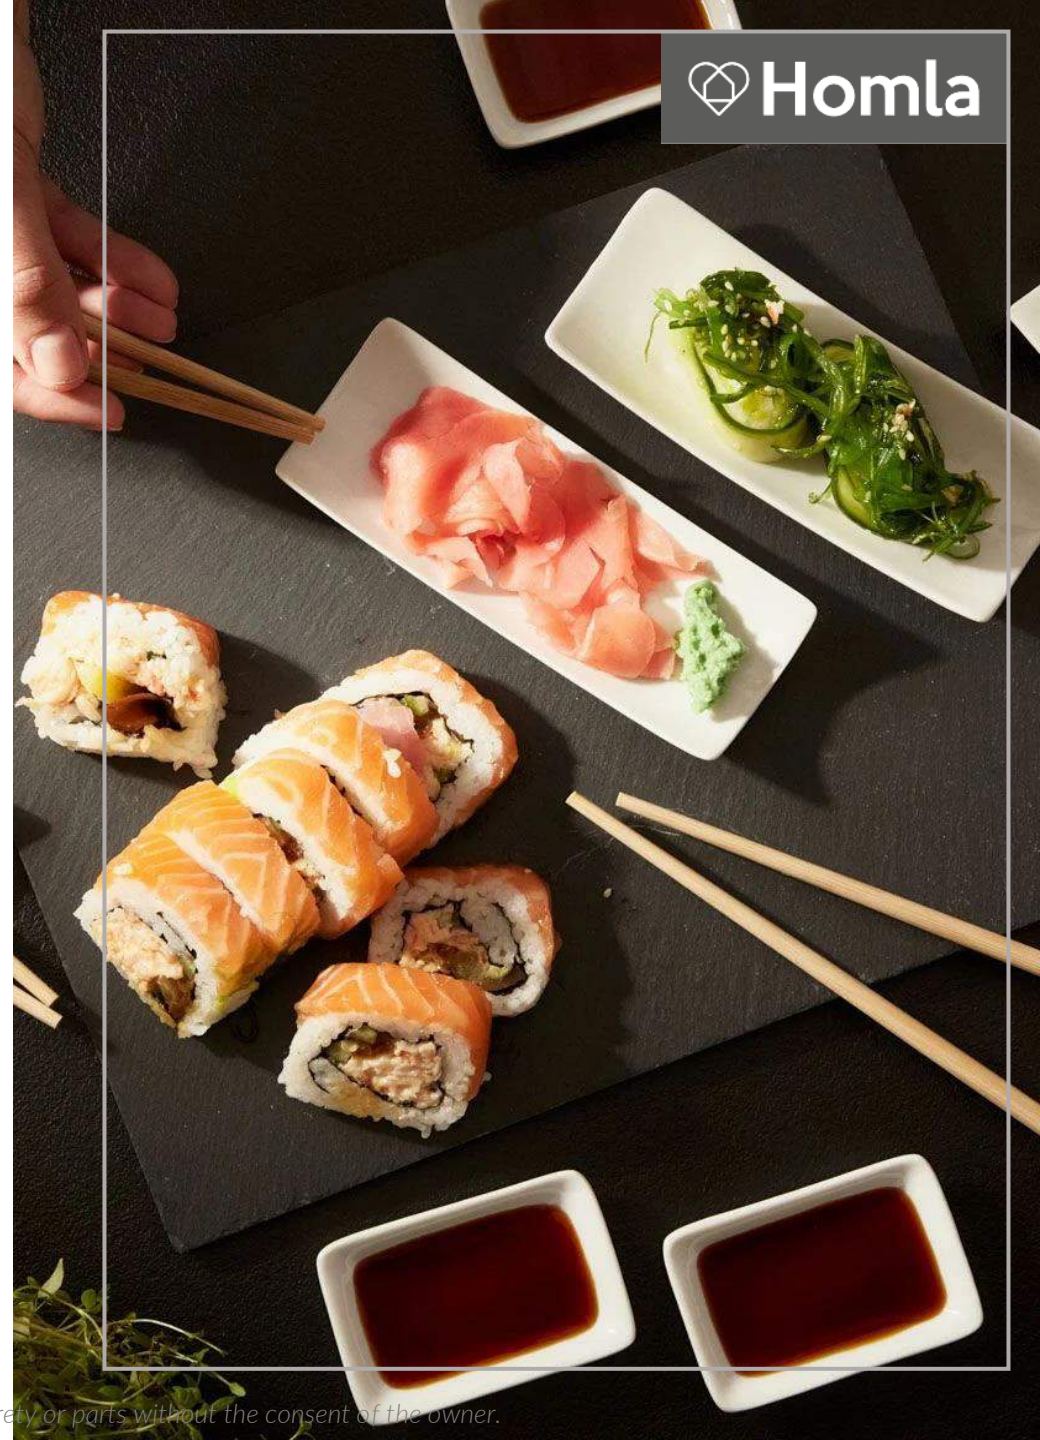

Set of FINCAN serving bowls
black, white

Size : 3 pcs. 32x7 cm
EAN: 5902869952825, 5902869952832
Material: 70% stoneware, 30% bamboo

Sushi set SUSHI

Size : 30x24 cm, 15 pcs
EAN: 5902869976951
Material: 50% porcelain, 50% slate