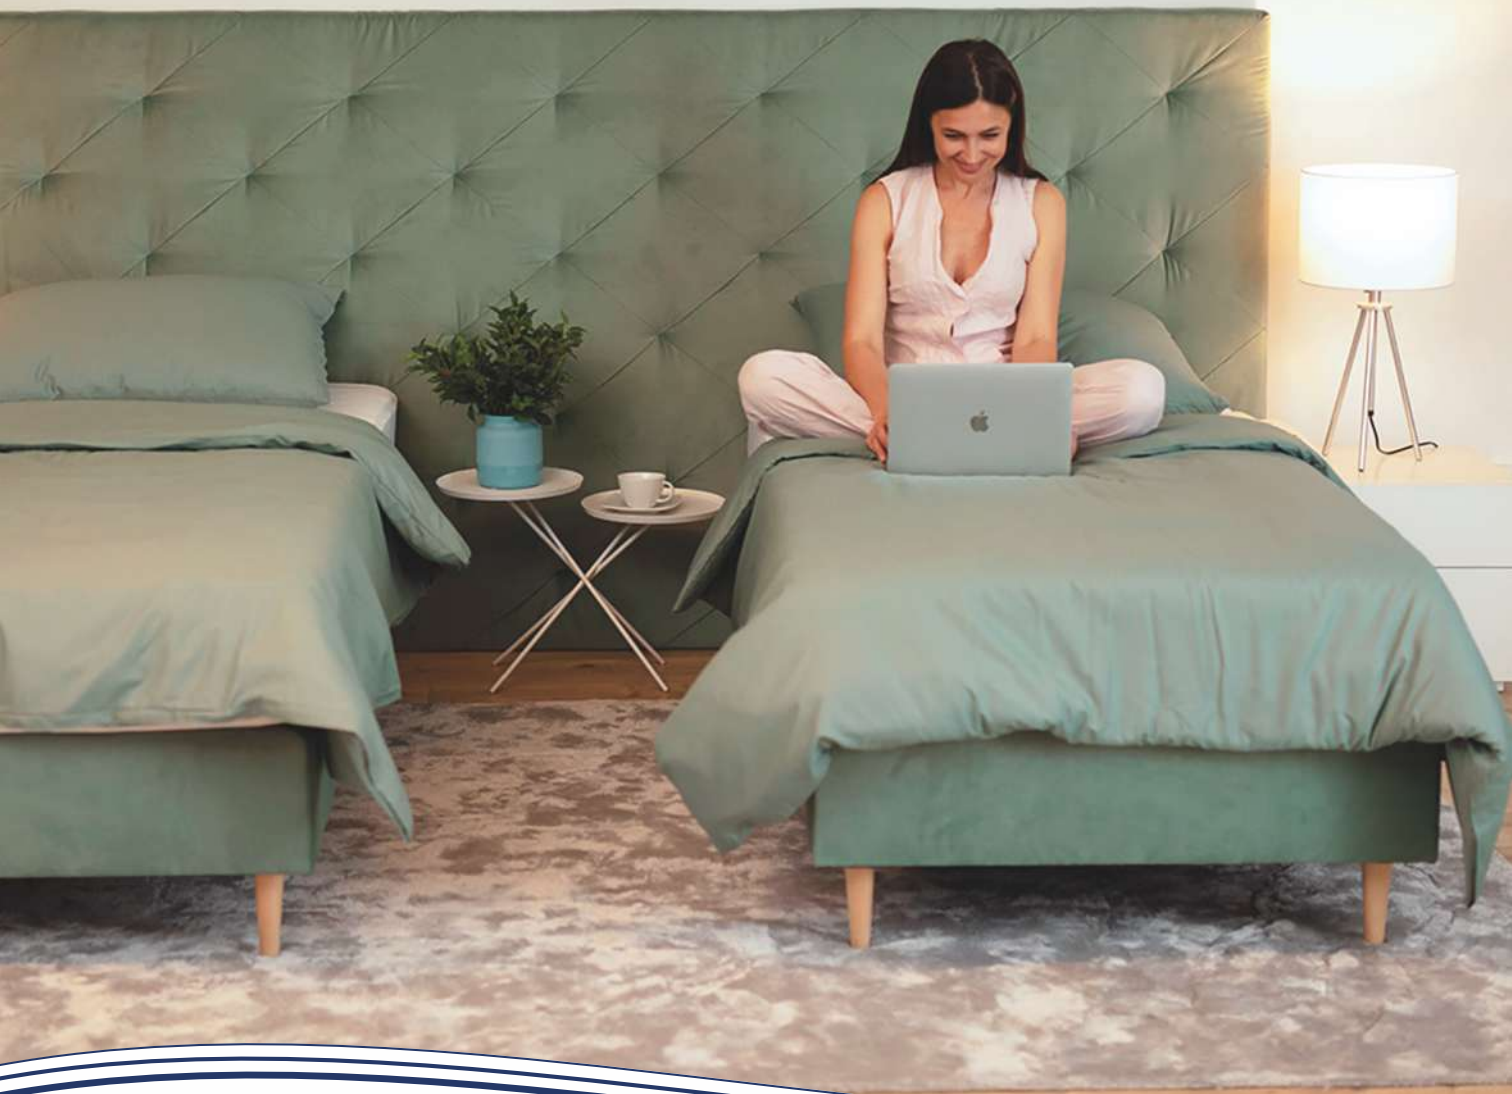

POLISH PRODUCT

With us, every night is a holiday

- **HEADBOARDS** Choice of fabric, quilting method and size:

HB 3

HB 6

HB 7

HB 10

- **THE BASE** is a self-supporting structure for the mattress. It consists of a foam or spring mattress set on a solid wooden frame. The upholstery fabric complements the decor.