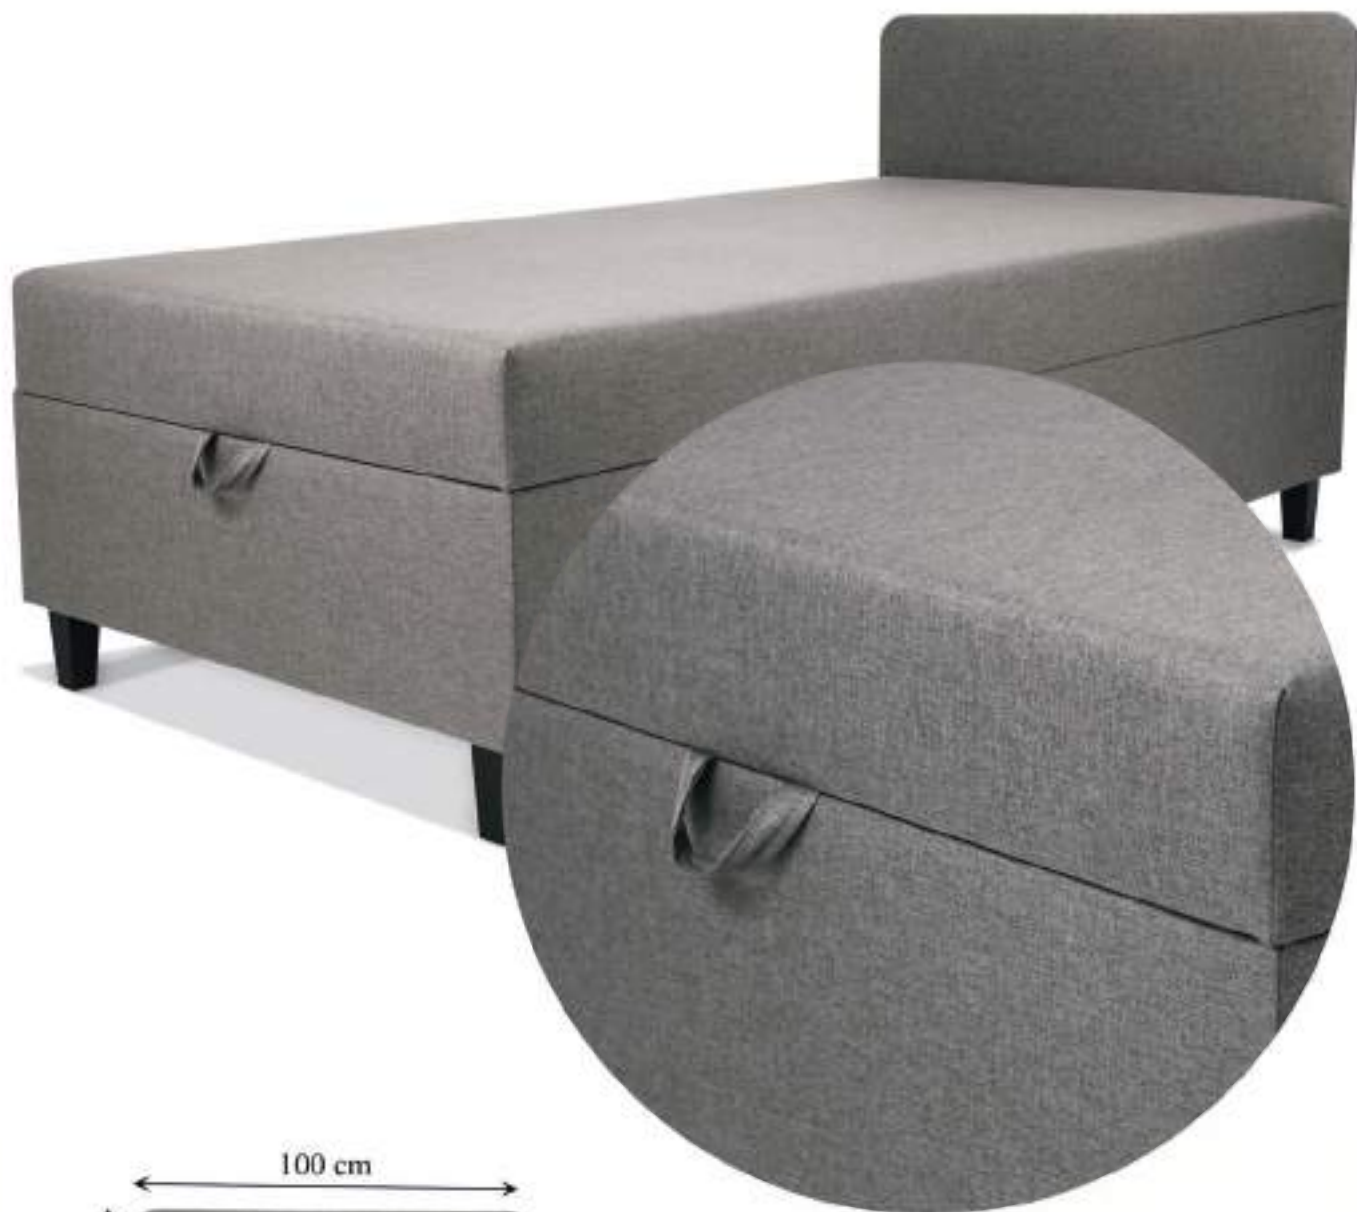

MGDESIGN

Furniture Rosa

Furniture Irma

Furniture Livia

Furniture Lara

Modular furniture Leon

Modular furniture for your own arrangement.

Modular furniture offers endless possibilities.
Our longest piece of furniture was 46 meters long.

Sofa Stella

Corner sofa Olaf

Armchair Bergen

Pouf Inez

Pouf Luiza

Couch Antek

Upholstered panels

Panel sizes:

30x30

30x60

30x90

30x120

15x30

15x60

15x90

15x120