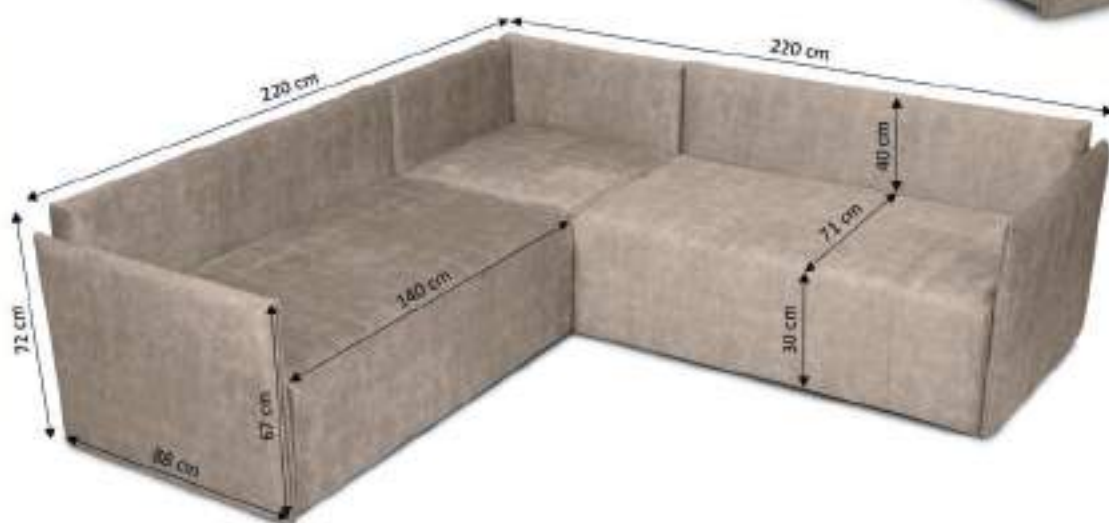

Corner sofa Olaf