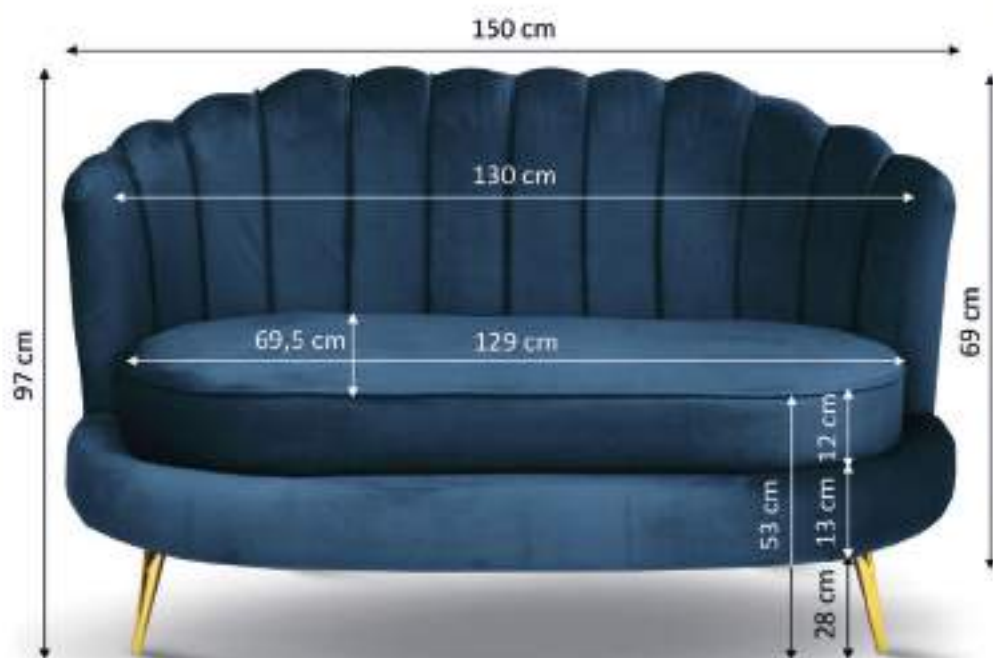

MGDESIGN

Furniture Rosa

Furniture Irma

Furniture Livia

Furniture Lara

Modular furniture Leon

Modular furniture for your own arrangement.

Modular furniture offers endless possibilities.
Our longest piece of furniture was 46 meters long.

40x60

40x80

50x50

55x55

60x60

Garden cushions

Photo frames

Sizes:
width height

Table mats

Advertising boards, chalk and cork boards

Sizes of advertising

boards:

50x90

60x120

60x100

70x160

Sizes of chalk

and cork boards:

30x40

40x50

40x60

50x60

50x70

60x80