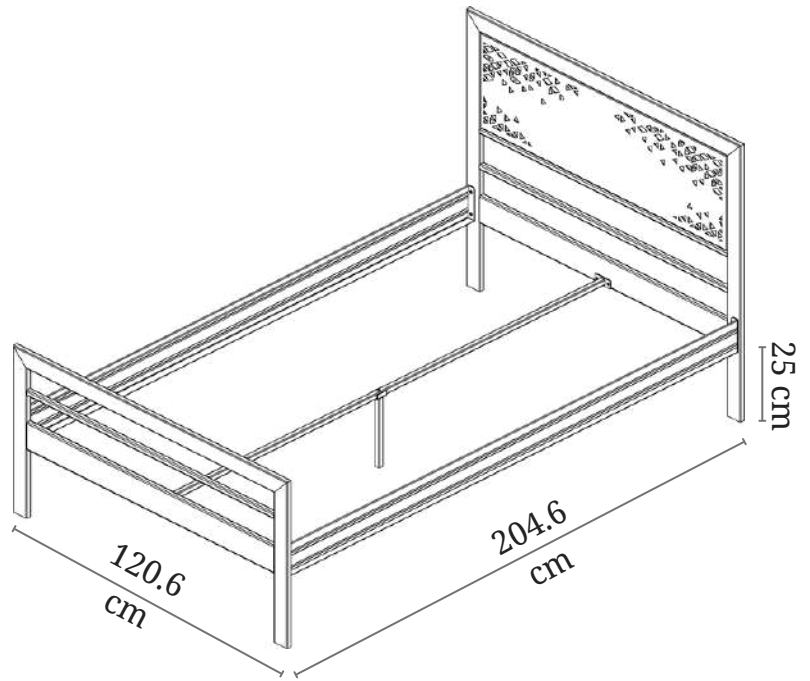

LKS90

Bed with square headrest suitable for a mattress of 90x200 size

PARAMETERS

Width	90.6 cm
Length	204.6 cm
Available colours	black, grey, white, gold, ecru

LKS120

Bed with square headrest suitable for mattress size 120x200

PARAMETERS

Width	120.6 cm
Length	204.6 cm
Available colours	black, grey, white, gold, ecru

LKS140

Bed with square headrest suitable for mattress size 140x200

PARAMETERS

Width	140.6 cm
Length	204.6 cm
Available colours	black, grey, white, gold, ecru

LK0100

Bed with rounded headrest suitable for 100x200 mattress

PARAMETERS

Width	100.6 cm
Length	206.6 cm
Available colours	black, grey, white, gold, ecru

LK0160

Bed with rounded headrest suitable for 160x200 mattress

PARAMETERS

Width	160.6 cm
Length	206.6 cm
Available colours	black, grey, white, gold, ecru

AVAILABLE DESIGNS OF BED HEADRESTS

In addition to solid sheet metal headrests without filling, we have a number of designs. The following headrest designs can be applied to any of the beds we offer.