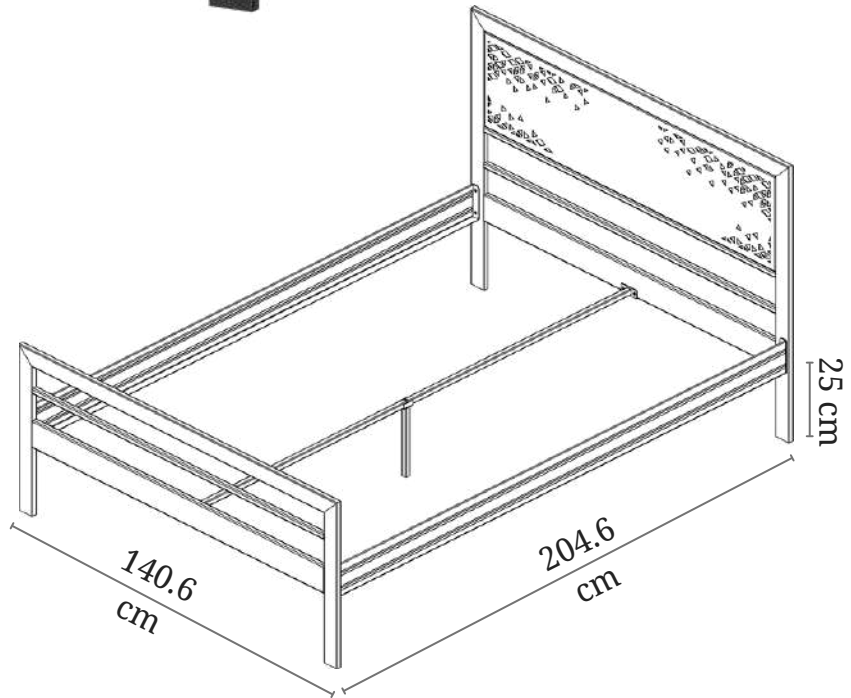

LKS90

Bed with square headrest suitable for a mattress of 90x200 size

PARAMETERS

Width	90.6 cm
Length	204.6 cm
Available colours	black, grey, white, gold, ecru

LKS120

Bed with square headrest suitable for mattress size 120x200

PARAMETERS

Width	120.6 cm
Length	204.6 cm
Available colours	black, grey, white, gold, ecru

LKS140

Bed with square headrest suitable for mattress size 140x200

PARAMETERS

Width	140.6 cm
Length	204.6 cm
Available colours	black, grey, white, gold, ecru

LK0100

Bed with rounded headrest suitable for 100x200 mattress

PARAMETERS

Width	100.6 cm
Length	206.6 cm
Available colours	black, grey, white, gold, ecru

LK0160

Bed with rounded headrest suitable for 160x200 mattress

PARAMETERS

Width	160.6 cm
Length	206.6 cm
Available colours	black, grey, white, gold, ecru

AVAILABLE DESIGNS OF BED HEADRESTS

In addition to solid sheet metal headrests without filling, we have a number of designs. The following headrest designs can be applied to any of the beds we offer.