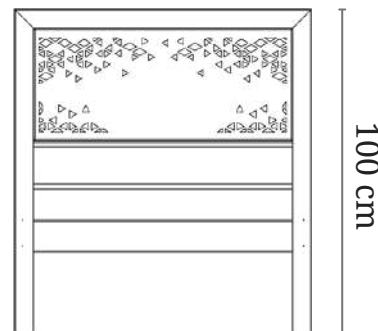

LKS90

Bed with square headrest suitable for a mattress of 90x200 size

PARAMETERS

Width	90.6 cm
Length	204.6 cm
Available colours	black, grey, white, gold, ecru

LKS120

Bed with square headrest suitable for mattress size 120x200

PARAMETERS

Width	120.6 cm
Length	204.6 cm
Available colours	black, grey, white, gold, ecru

LKS140

Bed with square headrest suitable for mattress size 140x200

PARAMETERS

Width	140.6 cm
Length	204.6 cm
Available colours	black, grey, white, gold, ecru

PARAMETERS

Width	160.6 cm
Length	206.6 cm
Available colours	black, grey, white, gold, ecru

AVAILABLE DESIGNS OF BED HEADRESTS

In addition to solid sheet metal headrests without filling, we have a number of designs. The following headrest designs can be applied to any of the beds we offer.