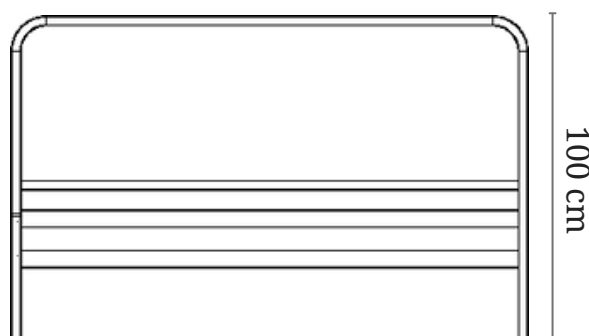

LKS90

Bed with square headrest suitable for a mattress of 90x200 size

PARAMETERS

Width	90.6 cm
Length	204.6 cm
Available colours	black, grey, white, gold, ecru

LKS120

Bed with square headrest suitable for mattress size 120x200

PARAMETERS

Width	120.6 cm
Length	204.6 cm
Available colours	black, grey, white, gold, ecru

LKS140

Bed with square headrest suitable for mattress size 140x200

PARAMETERS

Width	140.6 cm
Length	204.6 cm
Available colours	black, grey, white, gold, ecru

LK0100

Bed with rounded headrest suitable for 100x200 mattress

PARAMETERS

Width	100.6 cm
Length	206.6 cm
Available colours	black, grey, white, gold, ecru

LK0160

Bed with rounded headrest suitable for 160x200 mattress

PARAMETERS

Width	160.6 cm
Length	206.6 cm
Available colours	black, grey, white, gold, ecru

AVAILABLE DESIGNS OF BED HEADRESTS

In addition to solid sheet metal headrests without filling, we have a number of designs. The following headrest designs can be applied to any of the beds we offer.