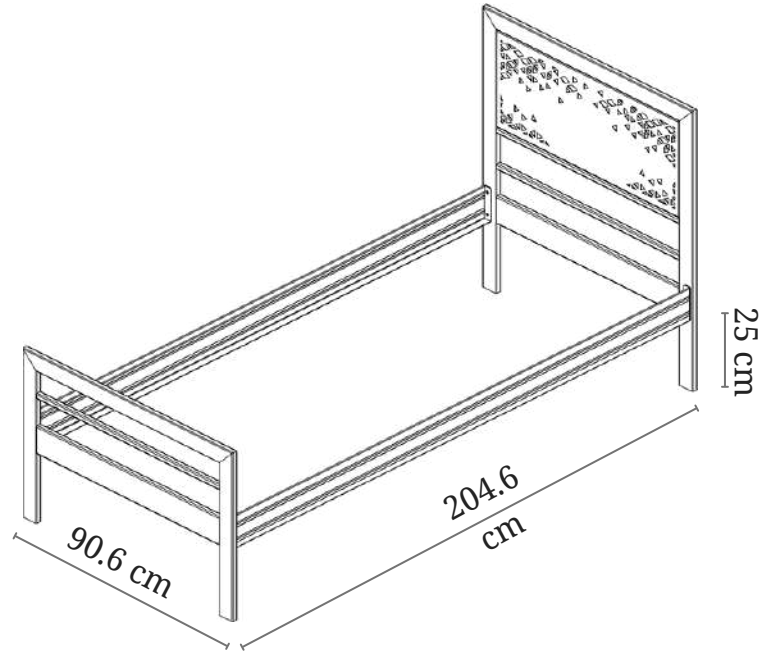

LKS90

Bed with square headrest suitable for a mattress of 90x200 size

PARAMETERS

Width	90.6 cm
Length	204.6 cm
Available colours	black, grey, white, gold, ecru

LKS120

Bed with square headrest suitable for mattress size 120x200

PARAMETERS

Width	120.6 cm
Length	204.6 cm
Available colours	black, grey, white, gold, ecru

LKS140

Bed with square headrest suitable for mattress size 140x200

PARAMETERS

Width	140.6 cm
Length	204.6 cm
Available colours	black, grey, white, gold, ecru

LK0100

Bed with rounded headrest suitable for 100x200 mattress

PARAMETERS

Width	100.6 cm
Length	206.6 cm
Available colours	black, grey, white, gold, ecru

LK0160

Bed with rounded headrest suitable for 160x200 mattress

PARAMETERS

Width	160.6 cm
Length	206.6 cm
Available colours	black, grey, white, gold, ecru

AVAILABLE DESIGNS OF BED HEADRESTS

In addition to solid sheet metal headrests without filling, we have a number of designs. The following headrest designs can be applied to any of the beds we offer.