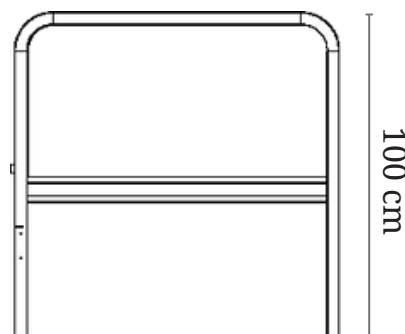

LKS90

Bed with square headrest suitable for a mattress of 90x200 size

PARAMETERS

Width	90.6 cm
Length	204.6 cm
Available colours	black, grey, white, gold, ecru

LKS120

Bed with square headrest suitable for mattress size 120x200

PARAMETERS

Width	120.6 cm
Length	204.6 cm
Available colours	black, grey, white, gold, ecru

LKS140

Bed with square headrest suitable for mattress size 140x200

PARAMETERS

Width	140.6 cm
Length	204.6 cm
Available colours	black, grey, white, gold, ecru

LK0100

Bed with rounded headrest suitable for 100x200 mattress

PARAMETERS

Width	100.6 cm
Length	206.6 cm
Available colours	black, grey, white, gold, ecru

LK0160

Bed with rounded headrest suitable for 160x200 mattress

PARAMETERS

Width	160.6 cm
Length	206.6 cm
Available colours	black, grey, white, gold, ecru

AVAILABLE DESIGNS OF BED HEADRESTS

In addition to solid sheet metal headrests without filling, we have a number of designs. The following headrest designs can be applied to any of the beds we offer.