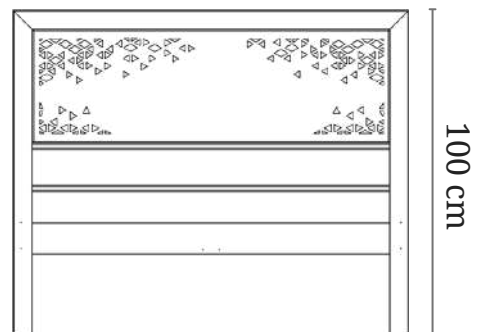

LKS90

Bed with square headrest suitable for a mattress of 90x200 size

PARAMETERS

Width	90.6 cm
Length	204.6 cm
Available colours	black, grey, white, gold, ecru

LKS120

Bed with square headrest suitable for mattress size 120x200

PARAMETERS

Width	120.6 cm
Length	204.6 cm
Available colours	black, grey, white, gold, ecru

LKS140

Bed with square headrest suitable for mattress size 140x200

PARAMETERS

Width	140.6 cm
Length	204.6 cm
Available colours	black, grey, white, gold, ecru

LK0100

Bed with rounded headrest suitable for 100x200 mattress

PARAMETERS

Width	100.6 cm
Length	206.6 cm
Available colours	black, grey, white, gold, ecru

LK0160

Bed with rounded headrest suitable for 160x200 mattress

PARAMETERS

Width	160.6 cm
Length	206.6 cm
Available colours	black, grey, white, gold, ecru

AVAILABLE DESIGNS OF BED HEADRESTS

In addition to solid sheet metal headrests without filling, we have a number of designs. The following headrest designs can be applied to any of the beds we offer.