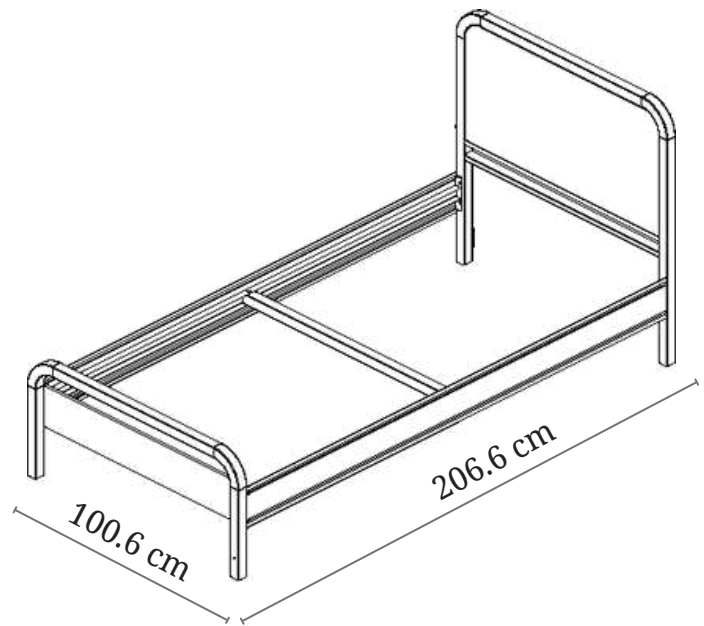

LKS90

Bed with square headrest suitable for a mattress of 90x200 size

PARAMETERS

Width	90.6 cm
Length	204.6 cm
Available colours	black, grey, white, gold, ecru

LKS120

Bed with square headrest suitable for mattress size 120x200

PARAMETERS

Width	120.6 cm
Length	204.6 cm
Available colours	black, grey, white, gold, ecru

LKS140

Bed with square headrest suitable for mattress size 140x200

PARAMETERS

Width	140.6 cm
Length	204.6 cm
Available colours	black, grey, white, gold, ecru

LK0100

Bed with rounded headrest suitable for 100x200 mattress

PARAMETERS

Width	100.6 cm
Length	206.6 cm
Available colours	black, grey, white, gold, ecru

LK0160

Bed with rounded headrest suitable for 160x200 mattress

PARAMETERS

Width	160.6 cm
Length	206.6 cm
Available colours	black, grey, white, gold, ecru

AVAILABLE DESIGNS OF BED HEADRESTS

In addition to solid sheet metal headrests without filling, we have a number of designs. The following headrest designs can be applied to any of the beds we offer.