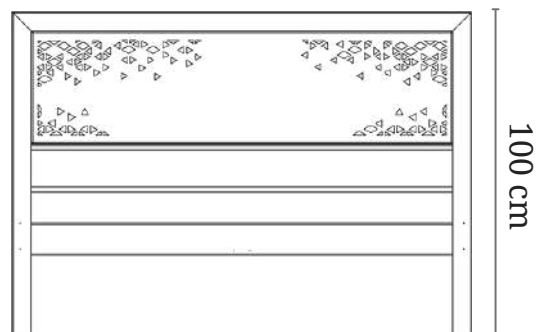

LKS90

Bed with square headrest suitable for a mattress of 90x200 size

PARAMETERS

Width	90.6 cm
Length	204.6 cm
Available colours	black, grey, white, gold, ecru

LKS120

Bed with square headrest suitable for mattress size 120x200

PARAMETERS

Width	120.6 cm
Length	204.6 cm
Available colours	black, grey, white, gold, ecru

LKS140

Bed with square headrest suitable for mattress size 140x200

PARAMETERS

Width	140.6 cm
Length	204.6 cm
Available colours	black, grey, white, gold, ecru

LK0100

Bed with rounded headrest suitable for 100x200 mattress

PARAMETERS

Width	100.6 cm
Length	206.6 cm
Available colours	black, grey, white, gold, ecru

LK0160

Bed with rounded headrest suitable for 160x200 mattress

PARAMETERS

Width	160.6 cm
Length	206.6 cm
Available colours	black, grey, white, gold, ecru

AVAILABLE DESIGNS OF BED HEADRESTS

In addition to solid sheet metal headrests without filling, we have a number of designs. The following headrest designs can be applied to any of the beds we offer.