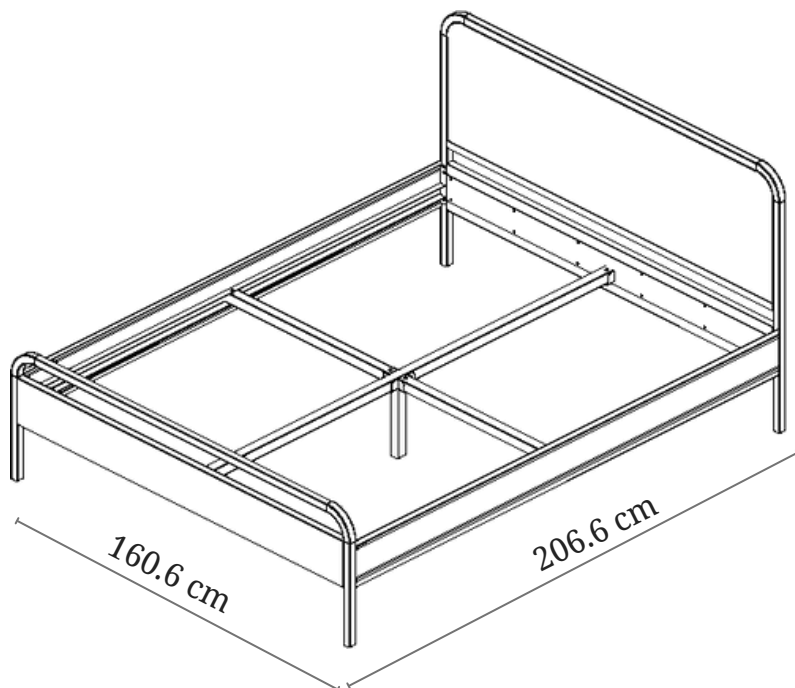

LKS90

Bed with square headrest suitable for a mattress of 90x200 size

PARAMETERS

Width	90.6 cm
Length	204.6 cm
Available colours	black, grey, white, gold, ecru

LKS120

Bed with square headrest suitable for mattress size 120x200

PARAMETERS

Width	120.6 cm
Length	204.6 cm
Available colours	black, grey, white, gold, ecru

LKS140

Bed with square headrest suitable for mattress size 140x200

PARAMETERS

Width	140.6 cm
Length	204.6 cm
Available colours	black, grey, white, gold, ecru

LK0100

Bed with rounded headrest suitable for 100x200 mattress

PARAMETERS

Width	100.6 cm
Length	206.6 cm
Available colours	black, grey, white, gold, ecru

LK0160

Bed with rounded headrest suitable for 160x200 mattress

PARAMETERS

Width	160.6 cm
Length	206.6 cm
Available colours	black, grey, white, gold, ecru

AVAILABLE DESIGNS OF BED HEADRESTS

In addition to solid sheet metal headrests without filling, we have a number of designs. The following headrest designs can be applied to any of the beds we offer.